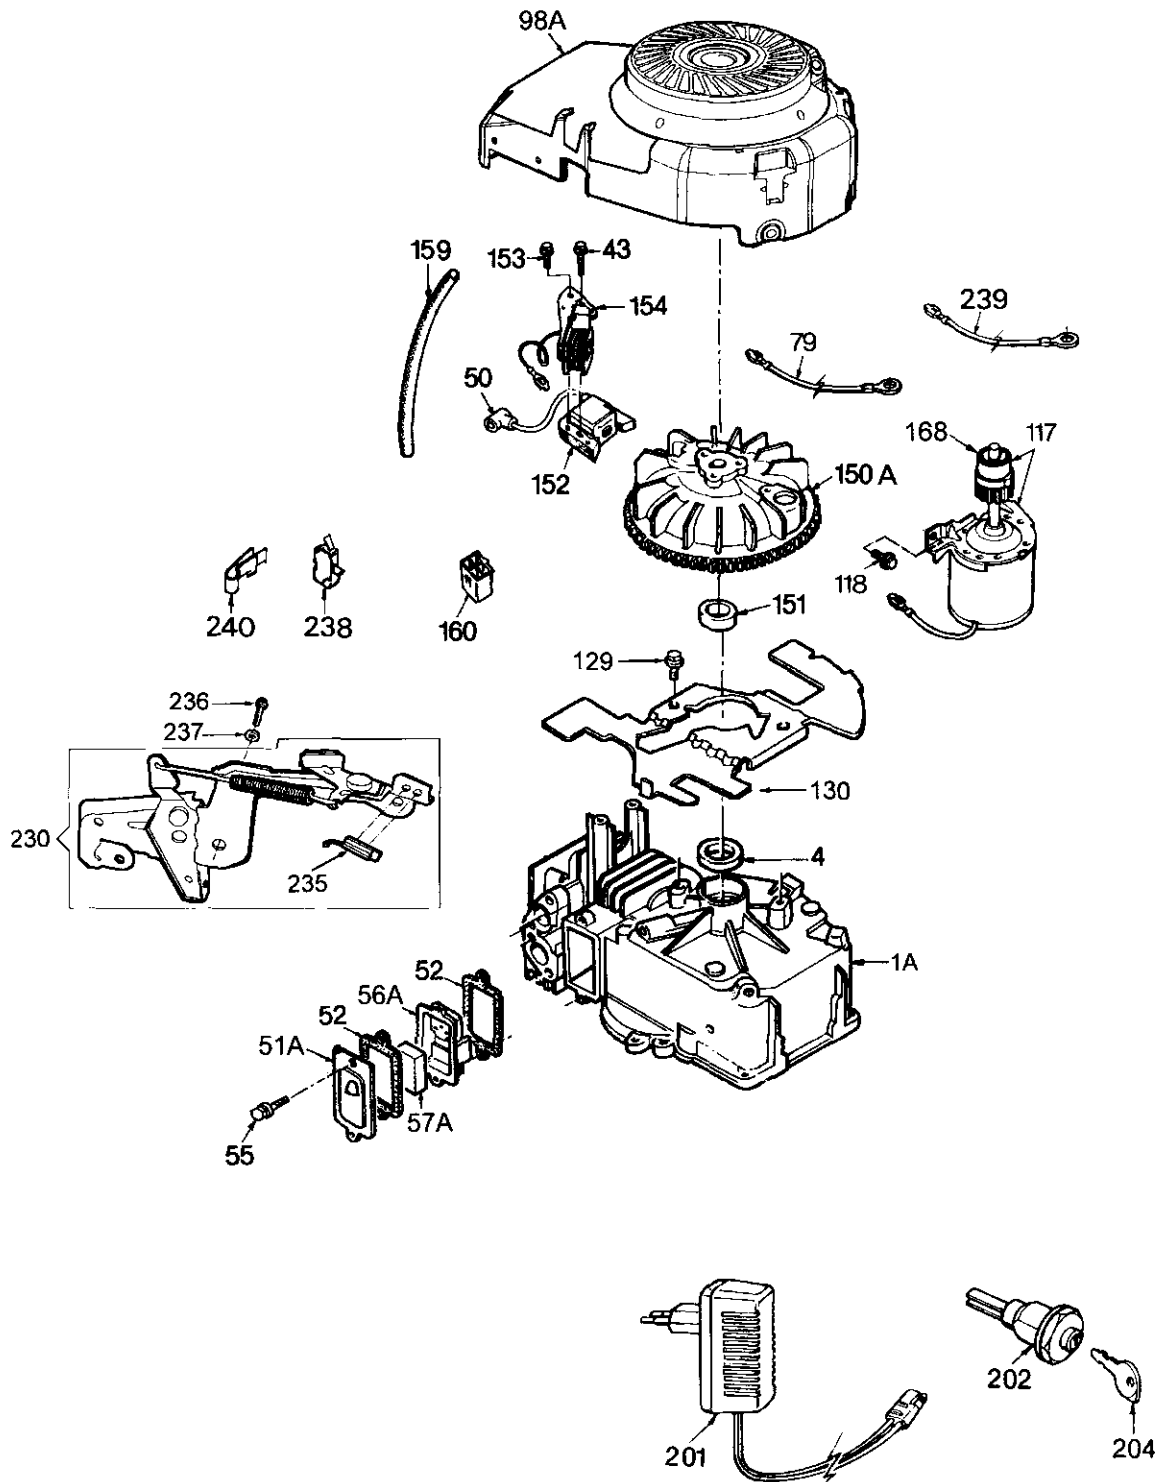

Tecumseh products made in Italy by

TECUMSEH EUROPA S.p.A.