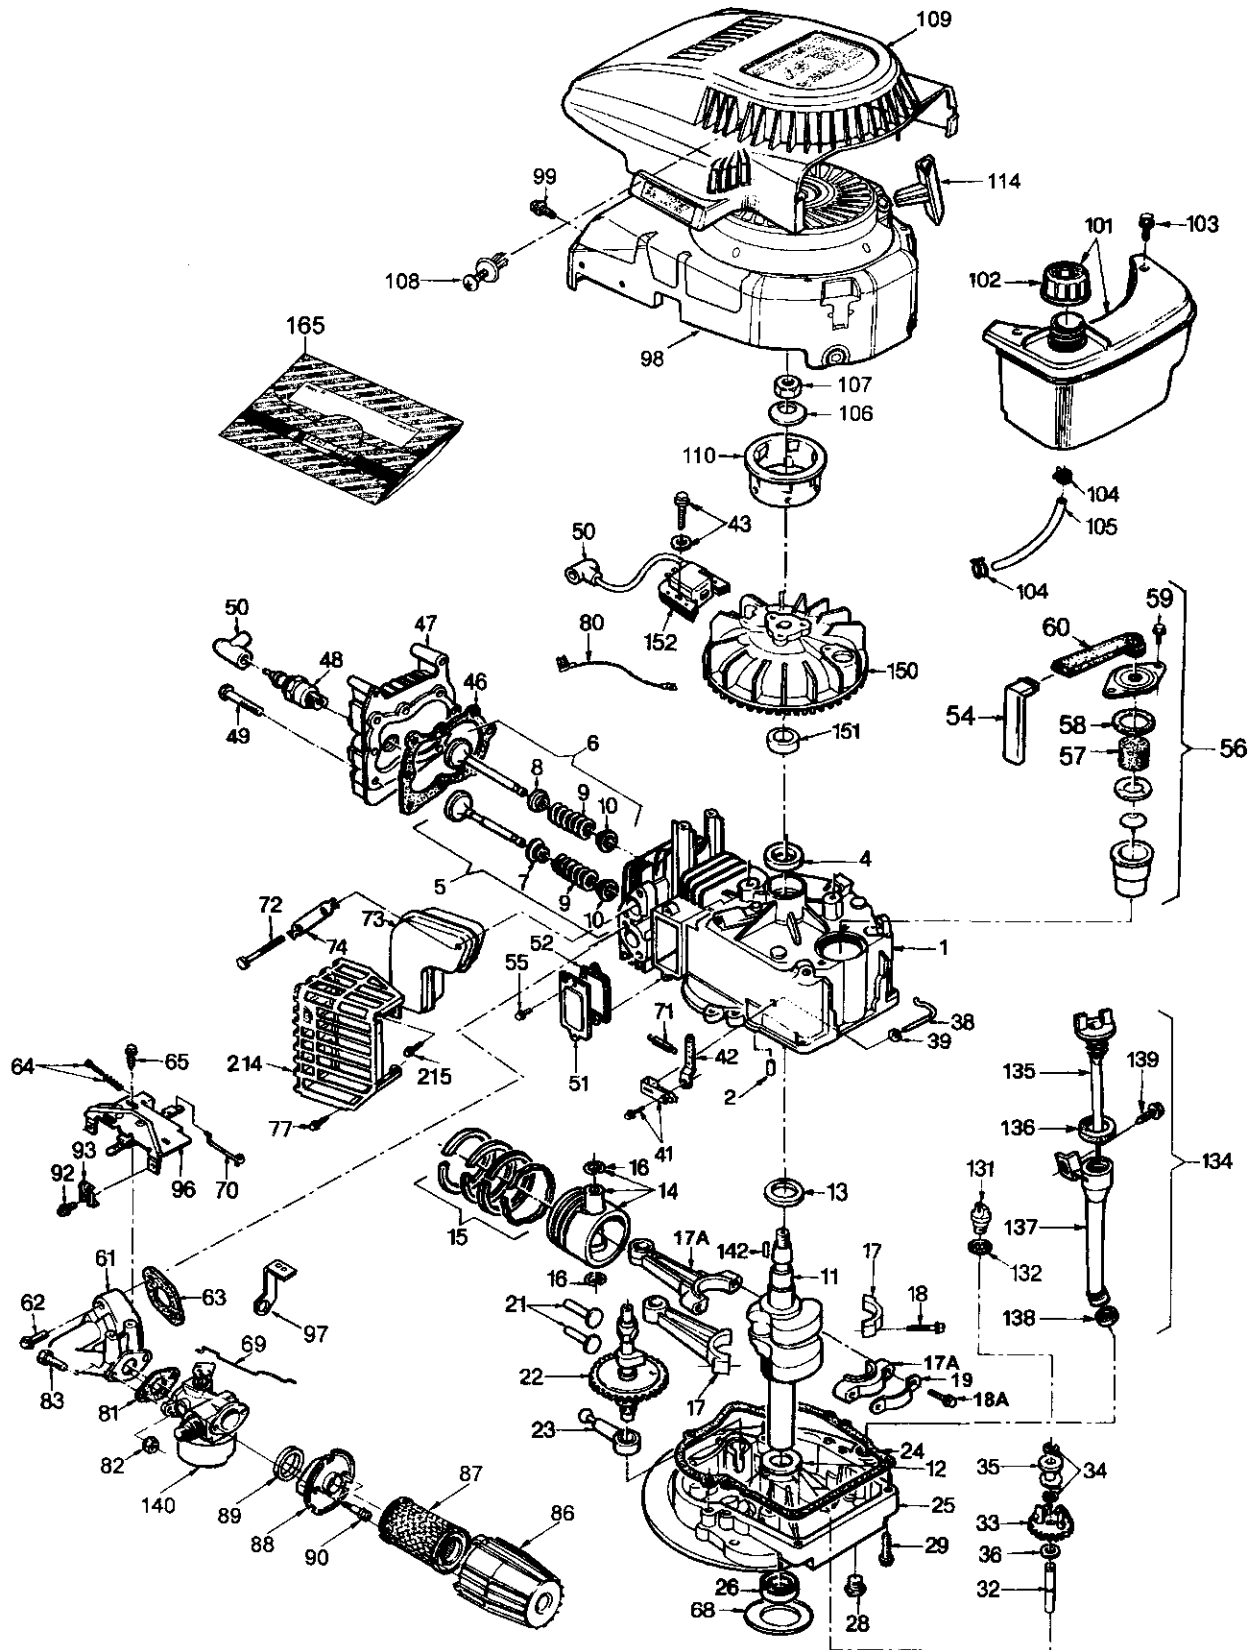

Tecumseh products made in Italy by

TECUMSEH EUROPA S.p.A.